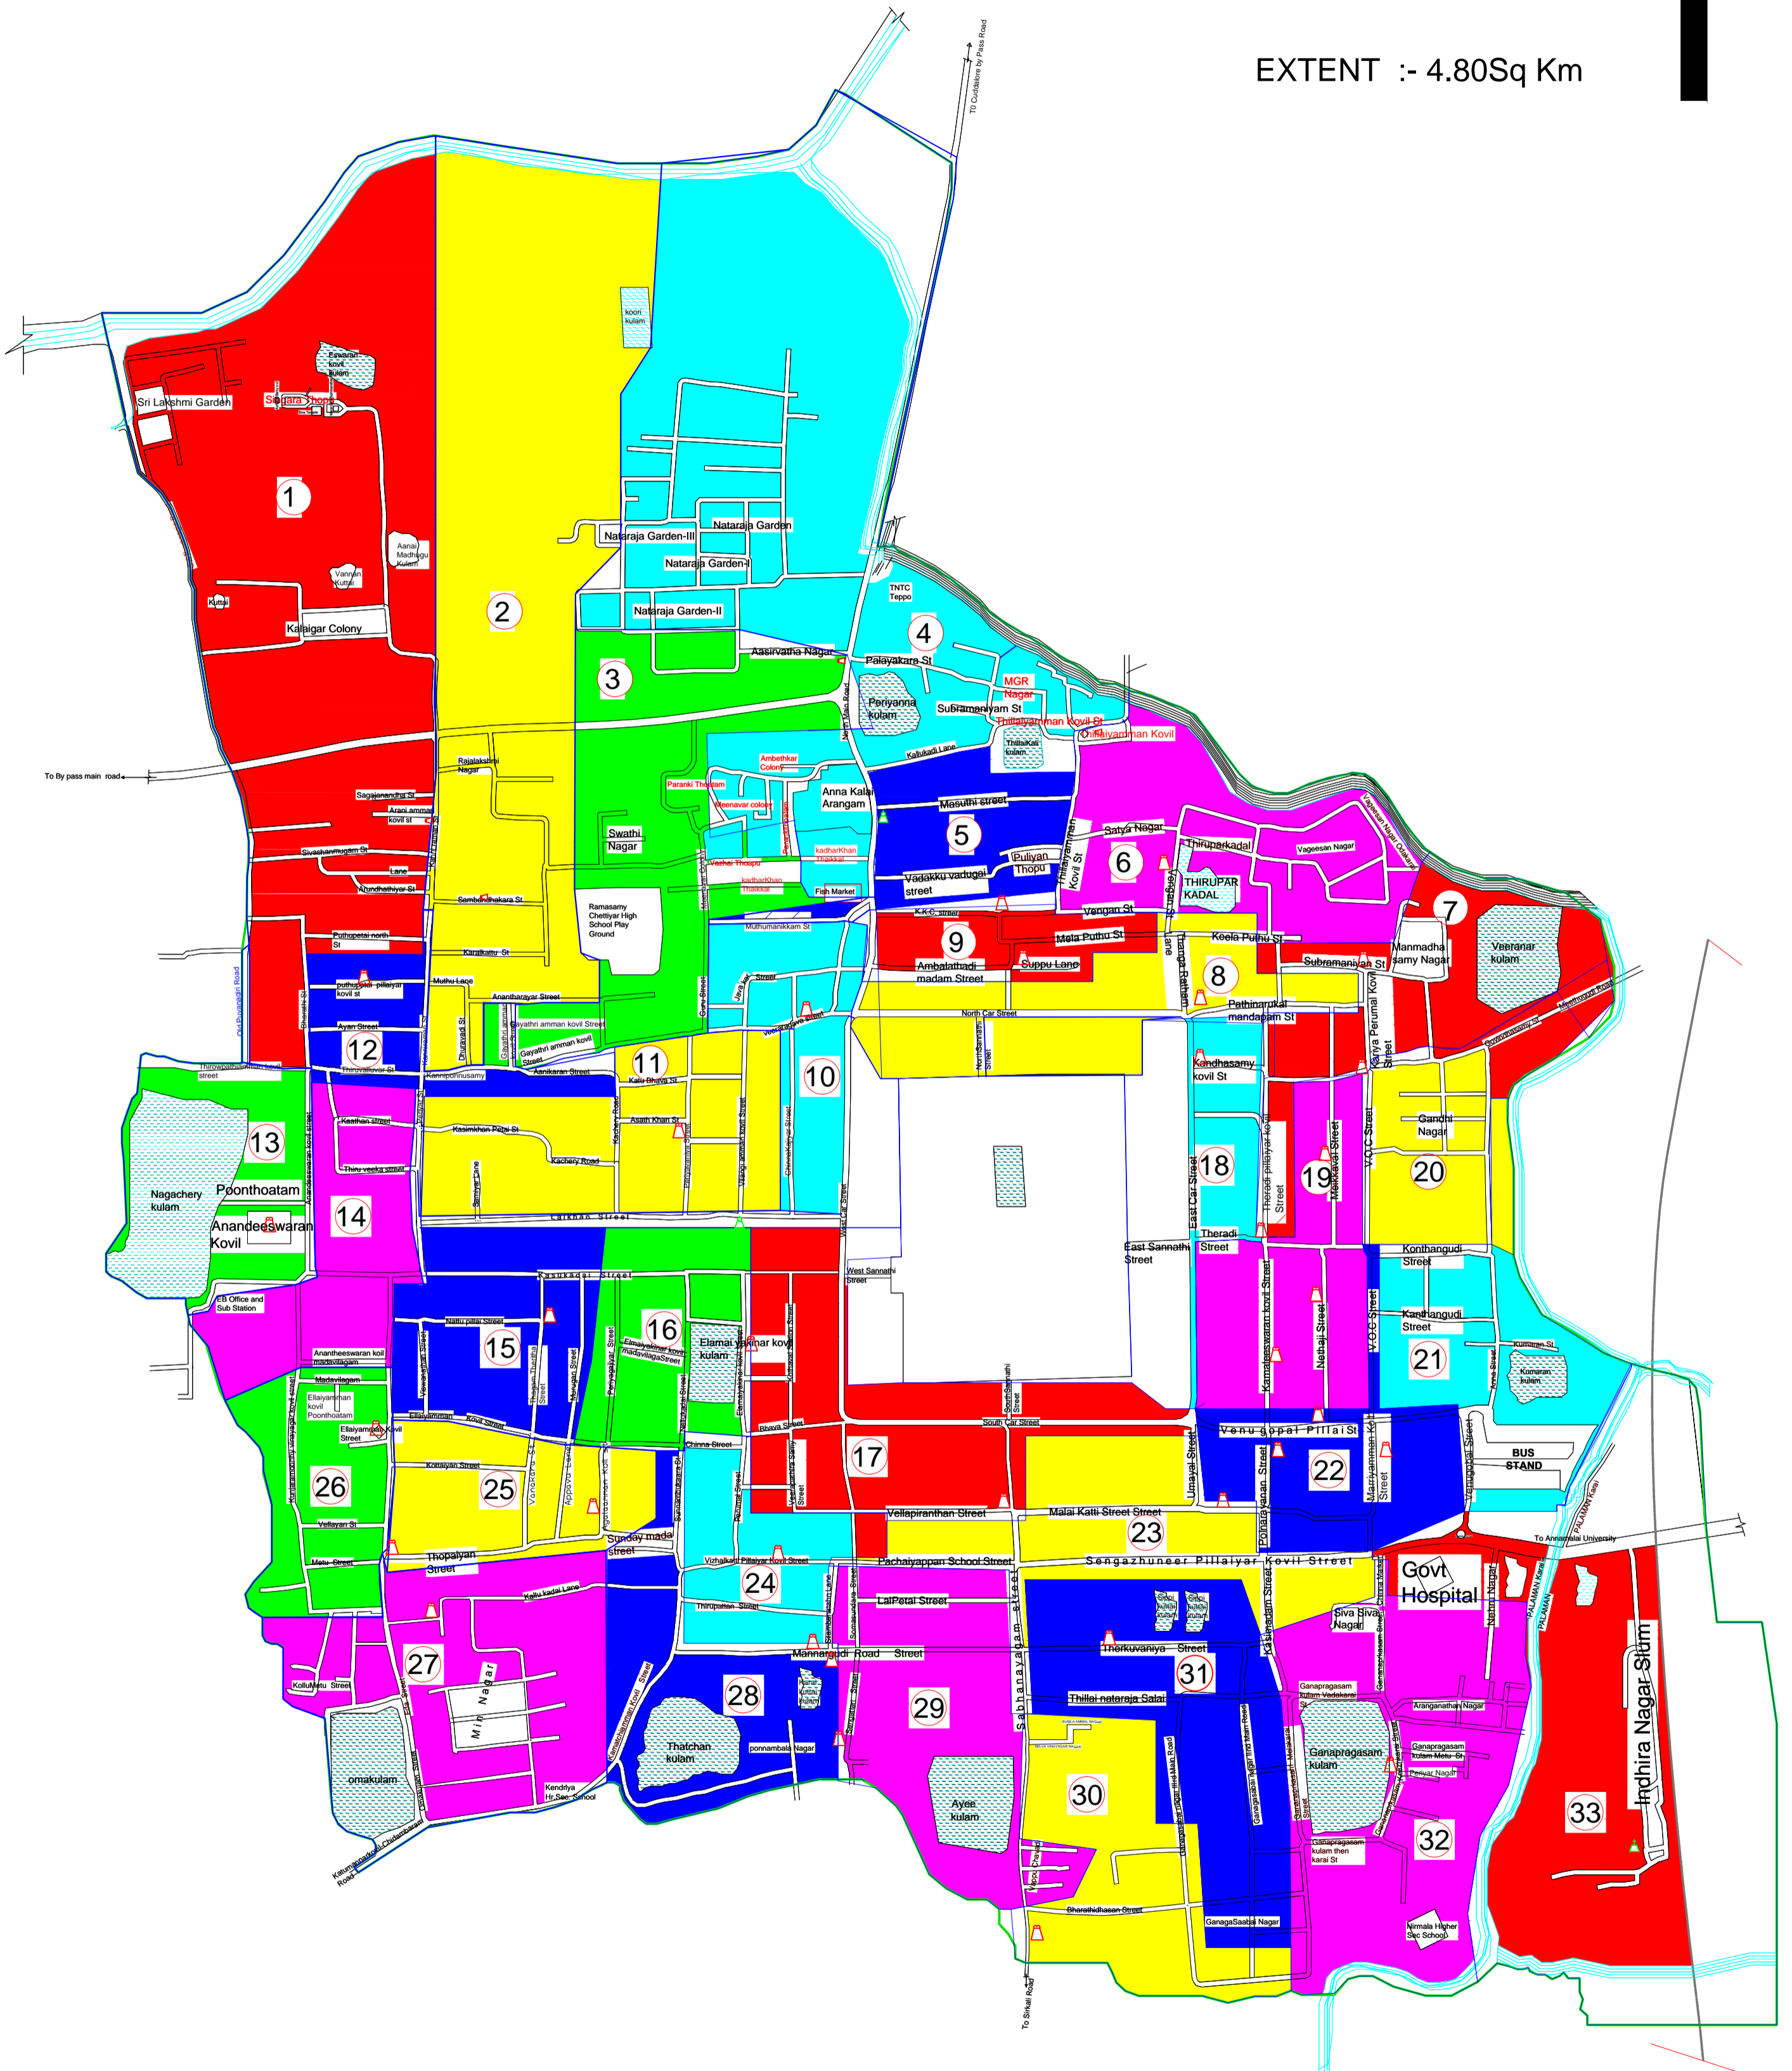

CUDDALORE DISTRICT

CHIDAMBARAM MUNICIPALITY

PROPOSED COMBINED WARD MAP FOR DELIMITATION

EXTENT :- 4.80Sq Km

COLOUR INDEX

- TOWN BOUNDARY [Green line]
- WARD BOUNDARY [Blue line]