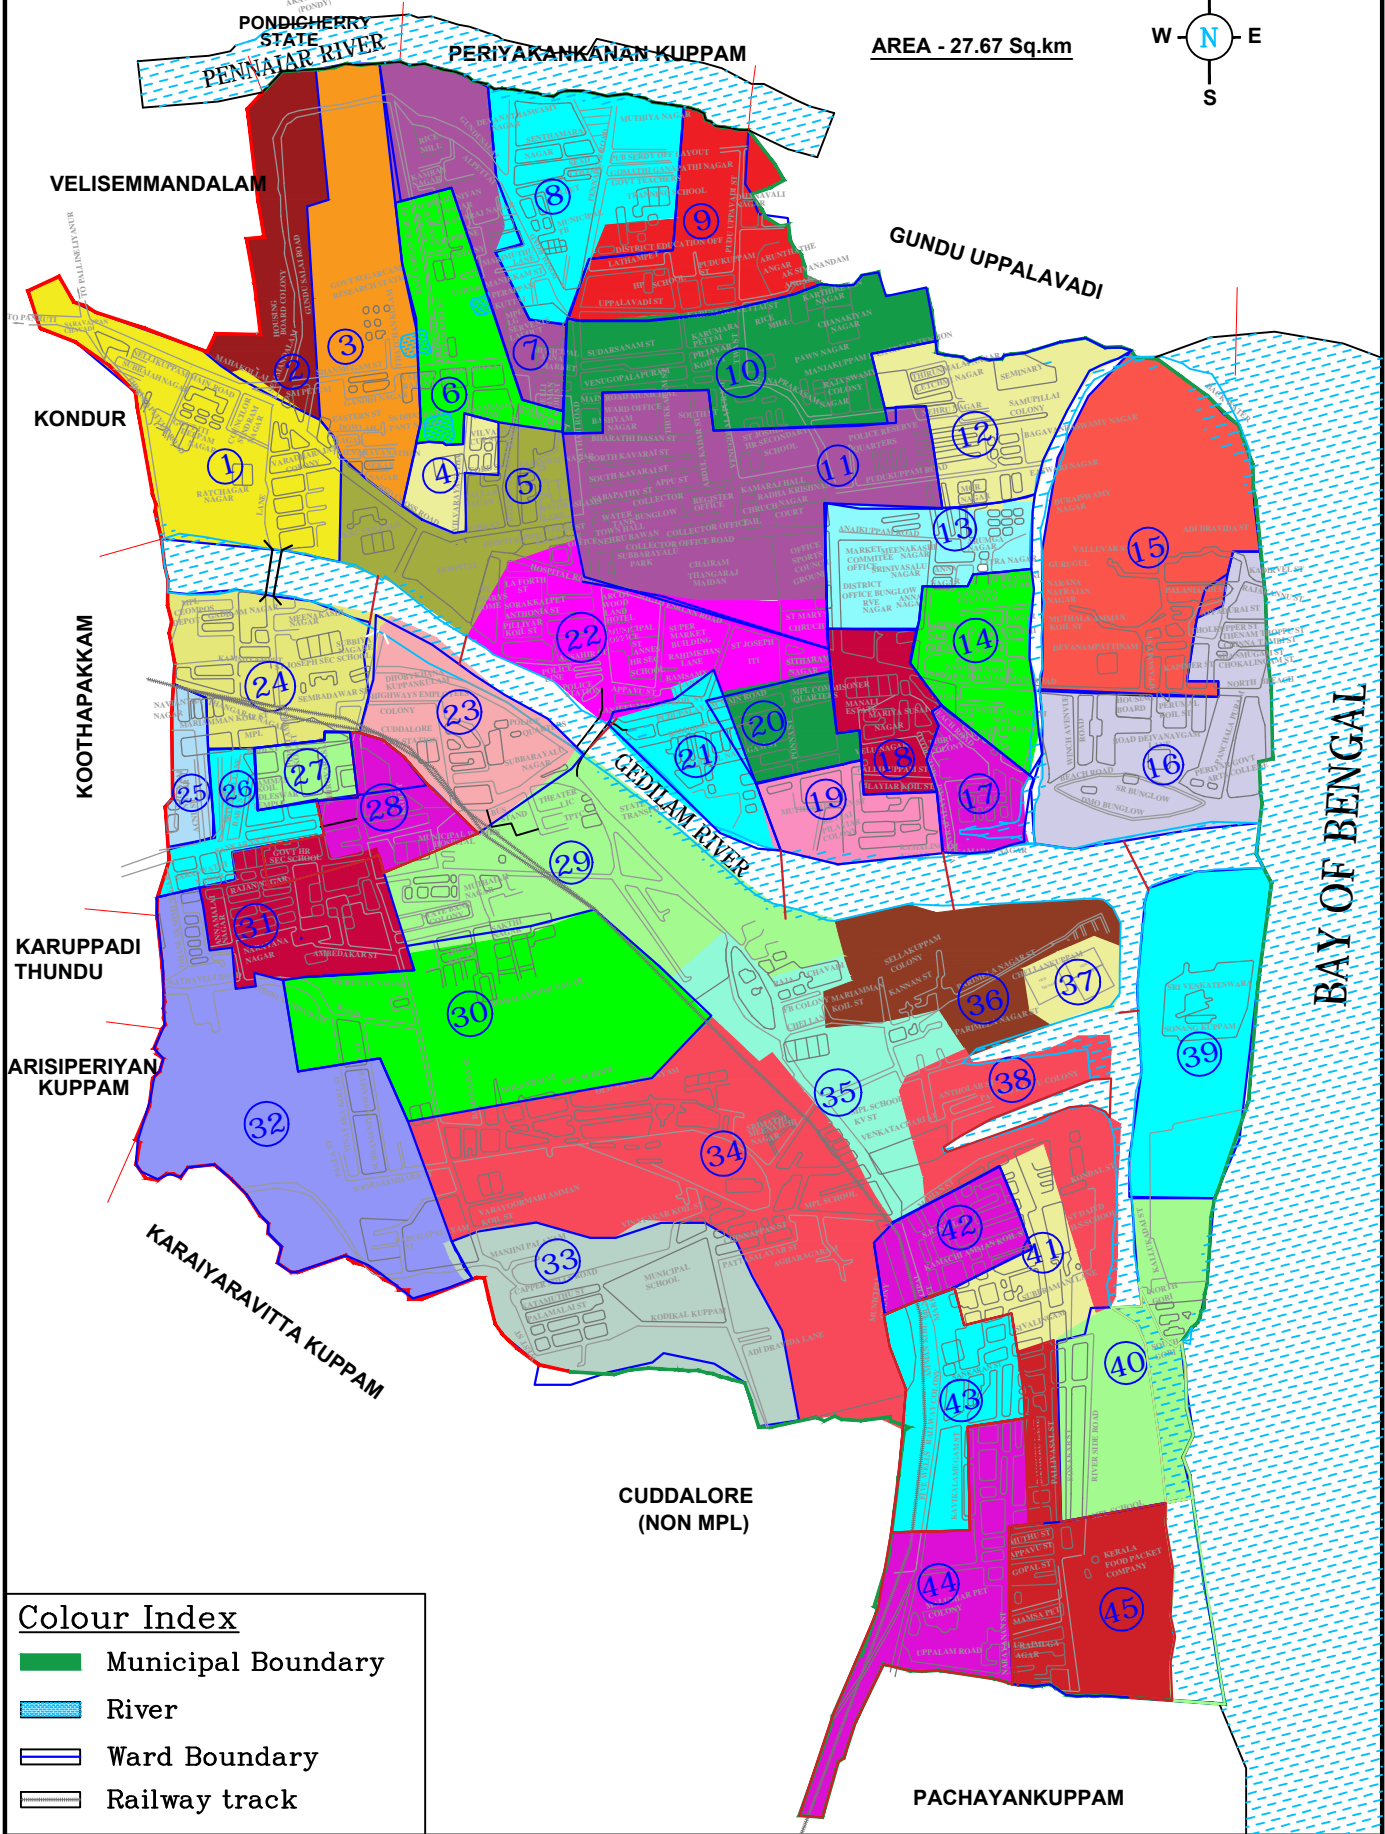

# CUDDALORE MUNICIPALITY DRAFT WARD DELIMITATION MAP

AREA - 27.67 Sq.km

### Colour Index

- Municipal Boundary
- River
- Ward Boundary
- Railway track